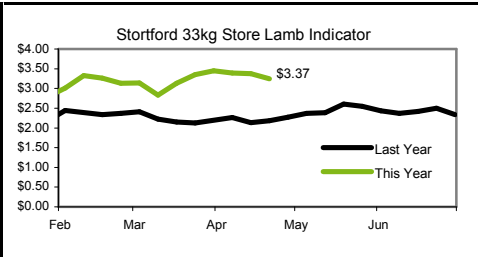

iFarm
Stortford
Sale
Indicator
 AvgWt 31.6kg

\$3.33

(¢/kgLWT)

iFarm Indicator utilises prices from all store lambs sold at today's sale.

The unfavourable weather that Hawkes Bay has experienced since Easter Monday took its toll on numbers and prices today as the advertised 5,000 lambs actually totalled just 1,600 instead. With access into many farms near impossible the lambs stayed at home for another week and with the rain and wind continuing to batter the saleyards also no one was too keen to be hanging around looking at the small yarding on offer. However, of those yarded there were some very handy romney ewe lambs which had the right person purchased them would have been an excellent addition to any breeding herd, but unfortunately those buyers were not present and the first 3 lines of ewe lambs headed to the hooks in the Wairarapa for \$3.07 - 3.21/kg.

Sale Tallies	
Store Lamb	1600
Store Hogget	
Breeding Ewe	53
Breeding Ewe (RWR)	
Breeding Ewe (SIL)	
Ewe (Dries/Wetdry)	
Ewes with LAF	
Other sheep	
Total Sale	1653

Prices did ease back slightly this week which in part was due to reduced competition on the rails but with a bigger yarding now expected next week the market should return to current levels. There was one line of 60 light ewe lambs that just hit the \$4/kg mark to sell at \$4.01/kg or \$95/hd.

If more than 30% of lambs in any weight band record prices that are significantly higher or lower than our indicator prices then these will be documented in the 'stronger' and 'weaker' groups below. In this way you will be able to obtain a well rounded picture of the sale.