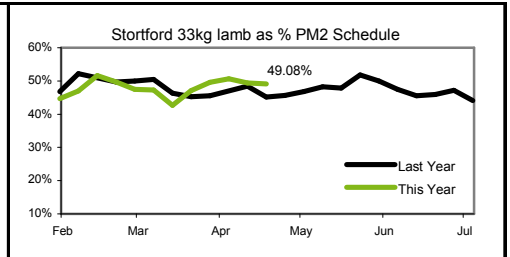

iFarm
Stortford
Sale
Indicator
 AvgWt 31.6kg

\$3.33

(¢/kgLWT)

iFarm Indicator utilises prices from all store lambs sold at today's sale.

The unfavourable weather that Hawkes Bay has experienced since Easter Monday took its toll on numbers and prices today as the advertised 5,000 lambs actually totalled just 1,600 instead. With access into many farms near impossible the lambs stayed at home for another week and with the rain and wind continuing to batter the saleyards also no one was too keen to be hanging around looking at the small yarding on offer. However, of those yarded there were some very handy romney ewe lambs which had the right person purchased them would have been an excellent addition to any breeding herd, but unfortunately those buyers were not present and the first 3 lines of ewe lambs headed to the hooks in the Wairarapa for \$3.07 - 3.21/kg.

Sale Tallies	
Store Lamb	1600
Store Hogget	
Breeding Ewe	53
Breeding Ewe (RWR)	
Breeding Ewe (SIL)	
Ewe (Dries/Wetdry)	
Ewes with LAF	
Other sheep	
Total Sale	1653

Prices did ease back slightly this week which in part was due to reduced competition on the rails but with a bigger yarding now expected next week the market should return to current levels. There was one line of 60 light ewe lambs that just hit the \$4/kg mark to sell at \$4.01/kg or \$95/hd.

If more than 30% of lambs in any weight band record prices that are significantly higher or lower than our indicator prices then these will be documented in the 'stronger' and 'weaker' groups below. In this way you will be able to obtain a well rounded picture of the sale.